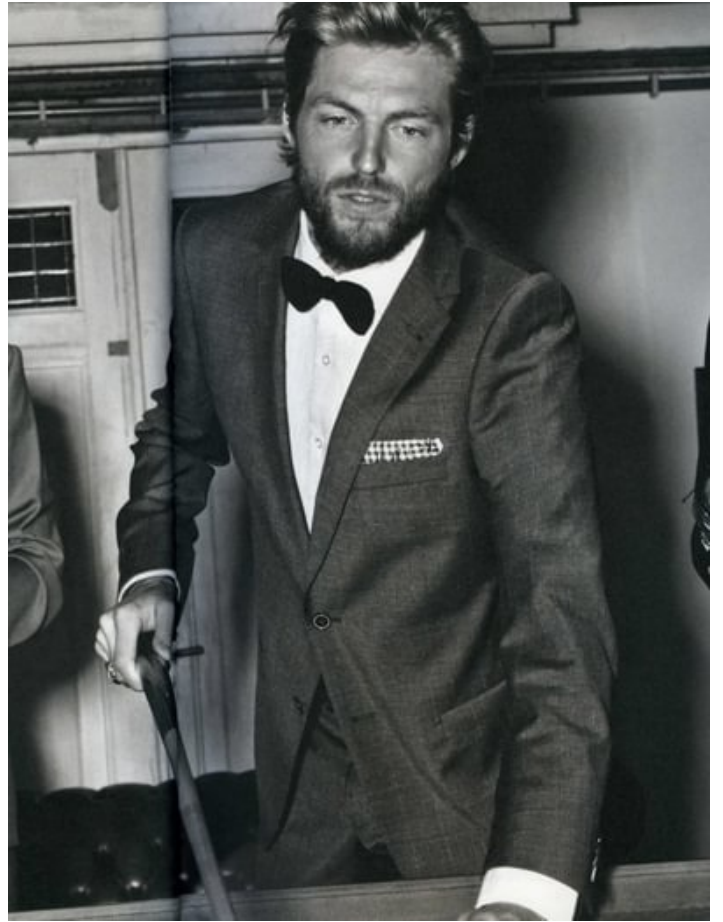

PAK BY NEM
SHIRT BY STELLSON
BOWTIE BY TOMMY HILFGER SALORED

**URF
YLE**

the ultimate fashion escapism.
out freedom and long,
summer days.
perfect combination?
a T-shirt with sun-faded,
colorful chinos.

A man with a beard and sunglasses, wearing a plaid shirt, a white t-shirt, and green chinos, carrying a surfboard on a beach. He is walking towards the camera.