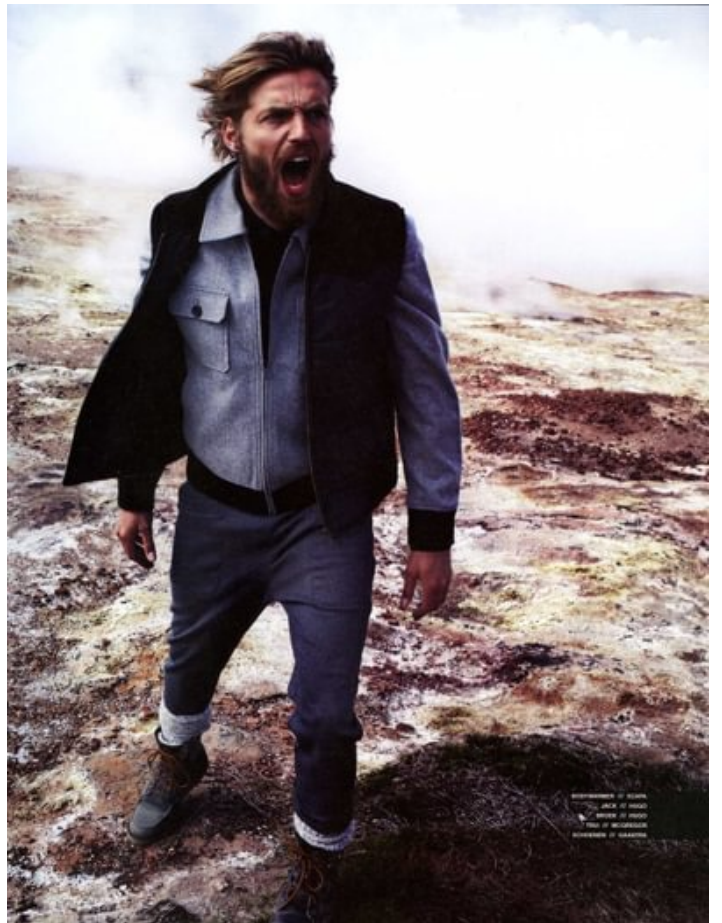

PAK BY NEM
SHIRT BY STELLSON
BOWTIE BY TOMMY HILFGER SALORED

**URF
YLE**

the ultimate fashion escapism.
out freedom and long,
summer days.
perfect combination?
a T-shirt with sun-faded,
colorful chinos.

A man with a beard and sunglasses, wearing a plaid shirt, a white t-shirt, and green chinos, carrying a surfboard on a beach. He is walking towards the camera.