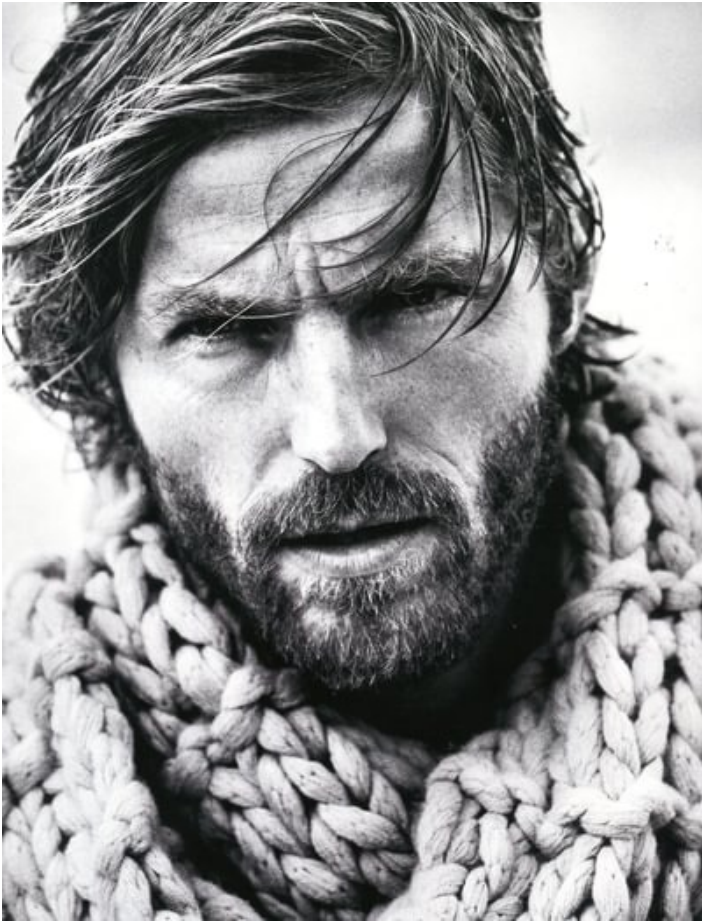

PAK BY NEM
SHIRT BY STELLSON
BOWTIE BY TOMMY HILFGER SALORED

**URF
YLE**

the ultimate fashion escapism.
out freedom and long,
summer days.
perfect combination?
a T-shirt with sun-faded,
colorful chinos.

A man with a beard and sunglasses, wearing a plaid shirt, a white t-shirt, and green chinos, carrying a surfboard on a beach. He is walking towards the camera.