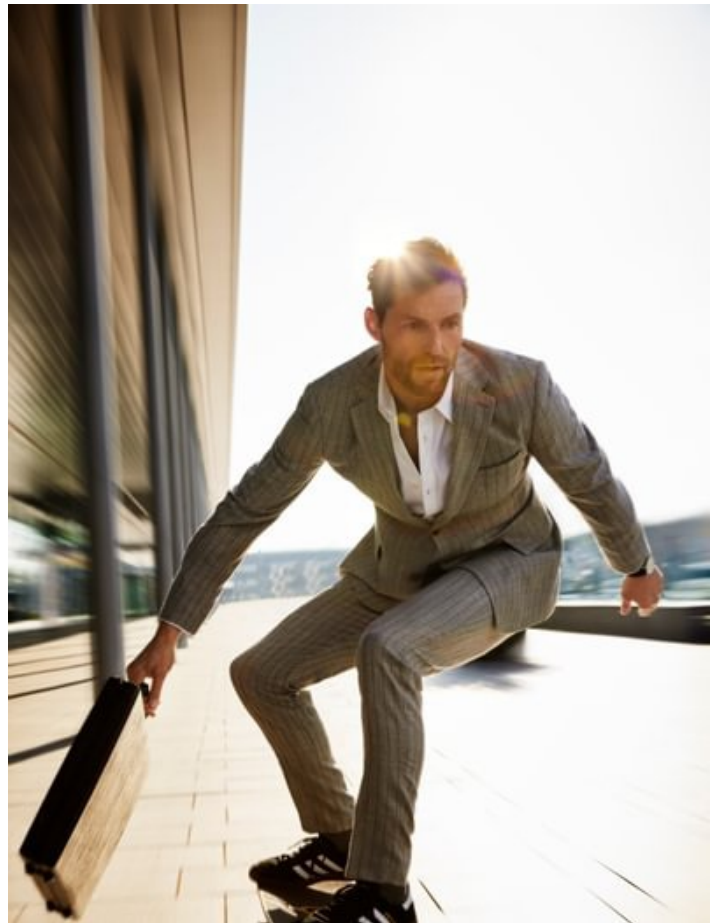

Rein Langeveld

Height: 183
Hair: Dark blond

Dress: 48r
Eyes: Blue

Bust: 100
National

Taille: 82

Hips: 95

Shoe: 44

PAK BY TOMMY HILFGER SALORED
SHIRT BY SANDRO & SANDRO
SUITS BY GIACCI
CIGARETTES BY THE ENGLISH MASTER

PAK BY NEM
SHIRT BY STELLSON
BOWTIE BY TOMMY HILFGER SALORED

**URF
YLE**

the ultimate fashion escapism.
out freedom and long,
summer days.
perfect combination?
a T-shirt with sun-faded,
colorful chinos.

A man with a beard and sunglasses, wearing a plaid shirt, a white t-shirt, and green chinos, carrying a surfboard on a beach. He is walking towards the camera.