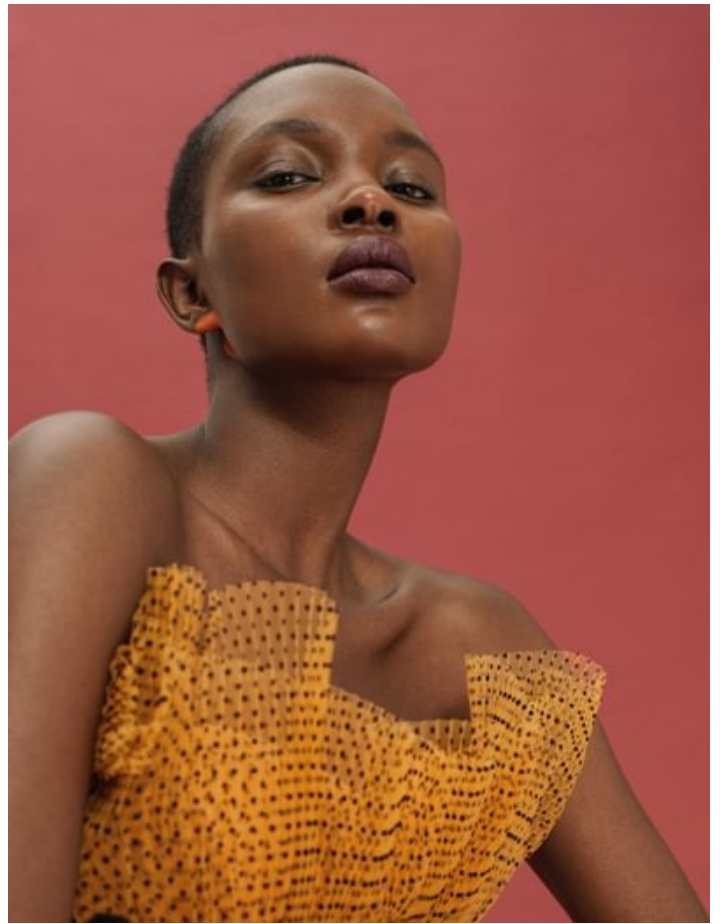

Aliane Uwimana

Height: 174
Hair: Brown

Dress: 34-36
Eyes: Brown

Bust: 81
international

Taille: 62

Hips: 89

Shoe: 39

Left page total look Greta Constantine
Right page Dress Dsquared2