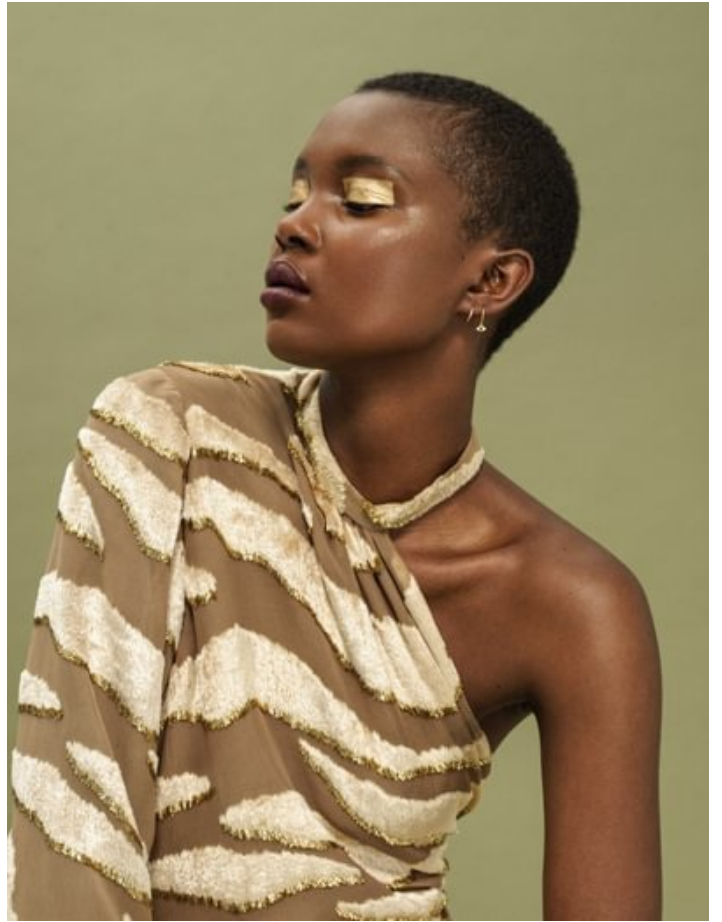

Aliane Uwimana

Height: 174
Hair: Brown

Dress: 34-36
Eyes: Brown

Bust: 81
international

Taille: 62

Hips: 89

Shoe: 39

Left page total look Greta Constantine
Right page Dress Dsquared2