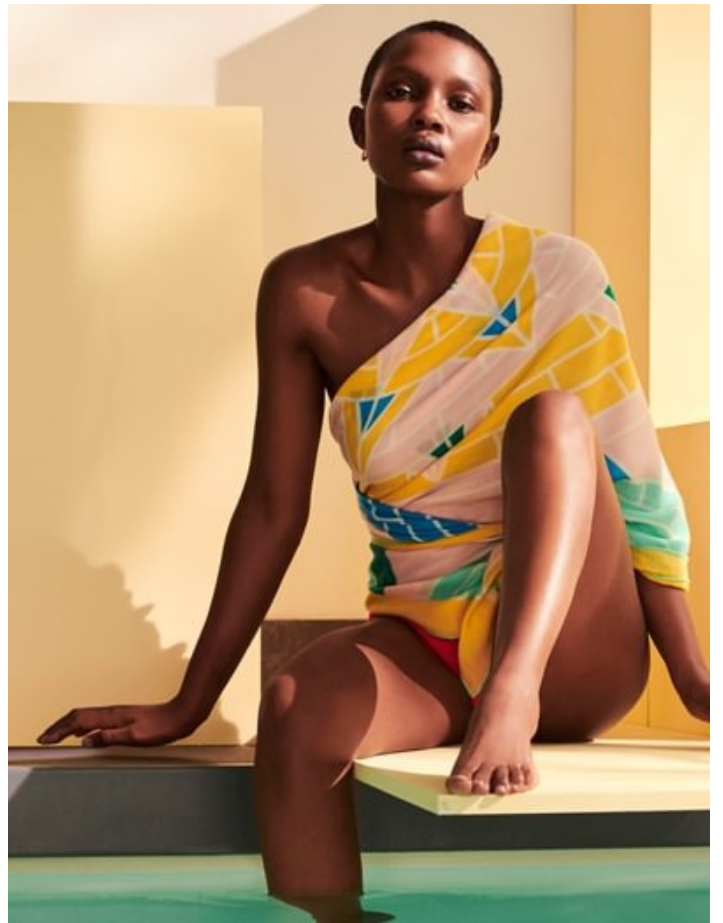

Aliane Uwimana

Height: 174
Hair: Brown

Dress: 34-36
Eyes: Brown

Bust: 81
international

Taille: 62

Hips: 89

Shoe: 39

Left page total look Greta Constantine
Right page Dress Dsquared2