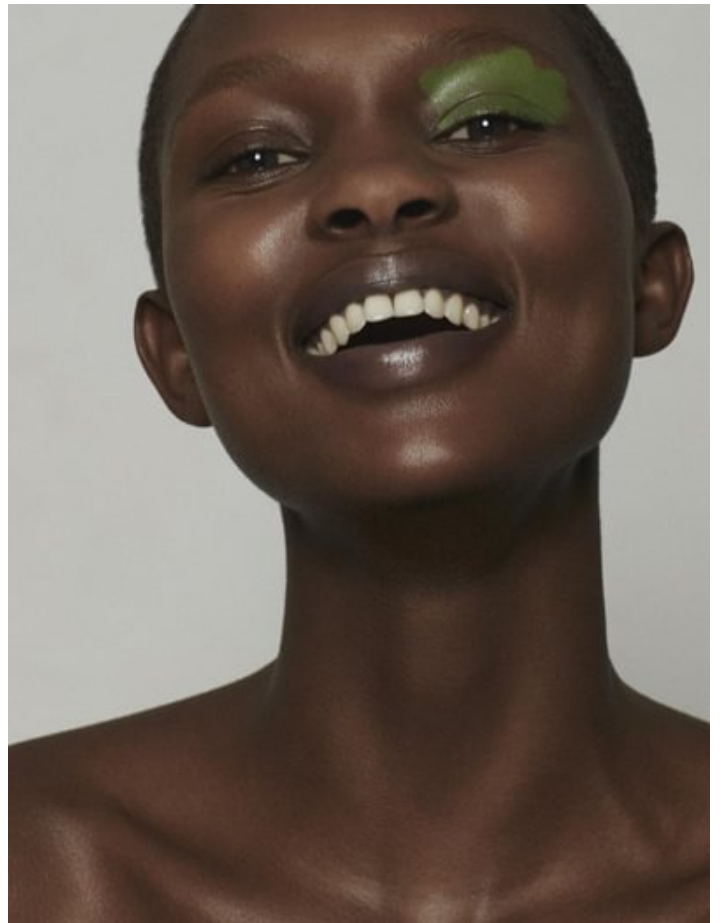

Aliane Uwimana

Height: 174
Hair: Brown

Dress: 34-36
Eyes: Brown

Bust: 81
international

Taille: 62

Hips: 89

Shoe: 39

Left page total look Greta Constantine
Right page Dress Dsquared2