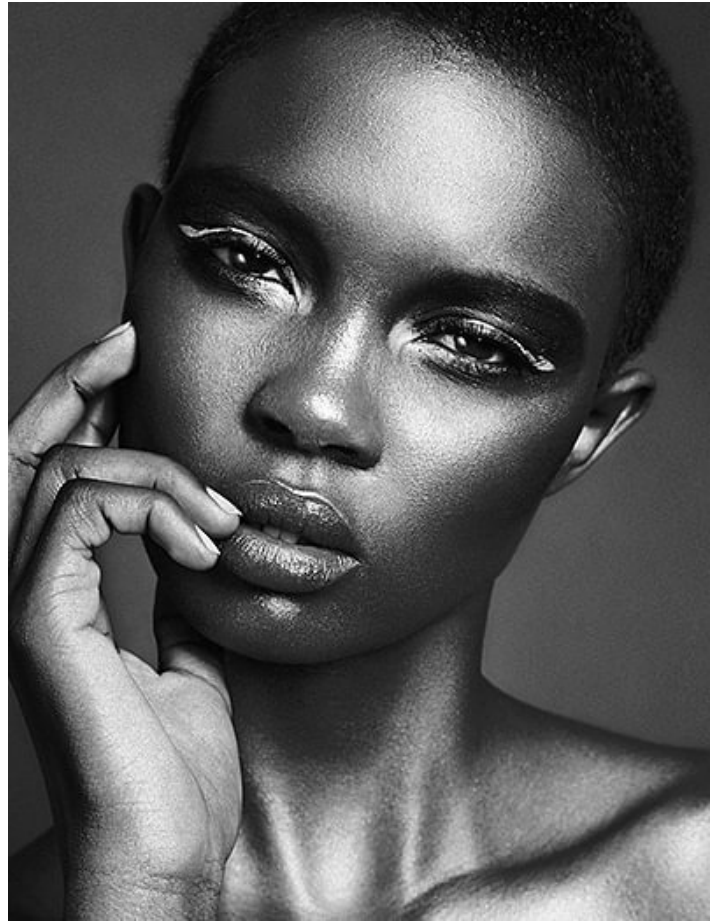

Aliane Uwimana

Height: 174
Hair: Brown

Dress: 34-36
Eyes: Brown

Bust: 81
international

Taille: 62

Hips: 89

Shoe: 39

Left page total look Greta Constantine
Right page Dress Dsquared2