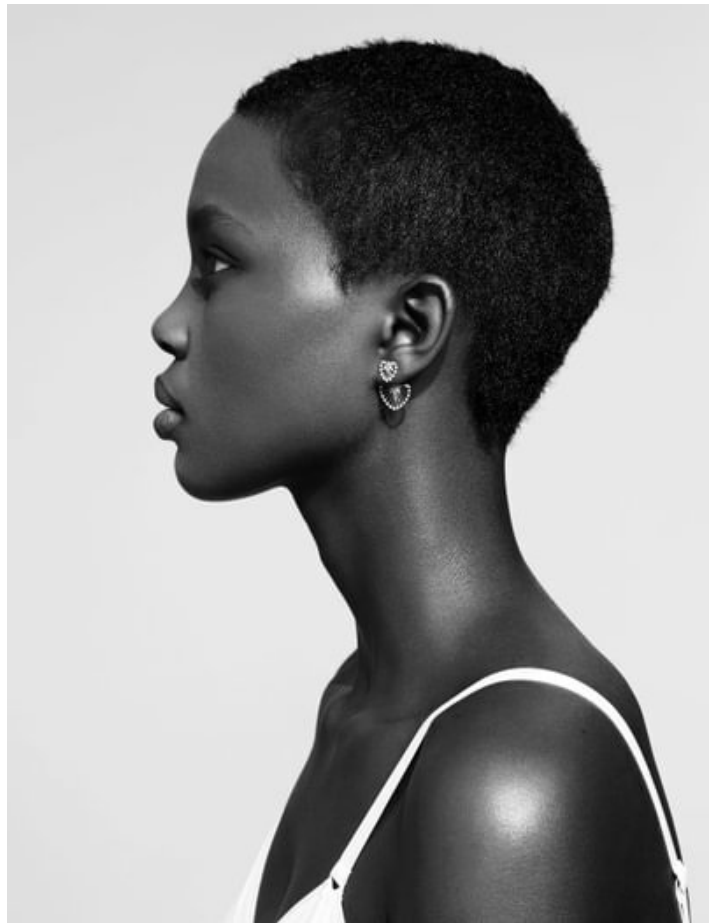

Aliane Uwimana

Height: 174
Hair: Brown

Dress: 34-36
Eyes: Brown

Bust: 81
international

Taille: 62

Hips: 89

Shoe: 39

Left page total look Greta Constantine
Right page Dress Dsquared2