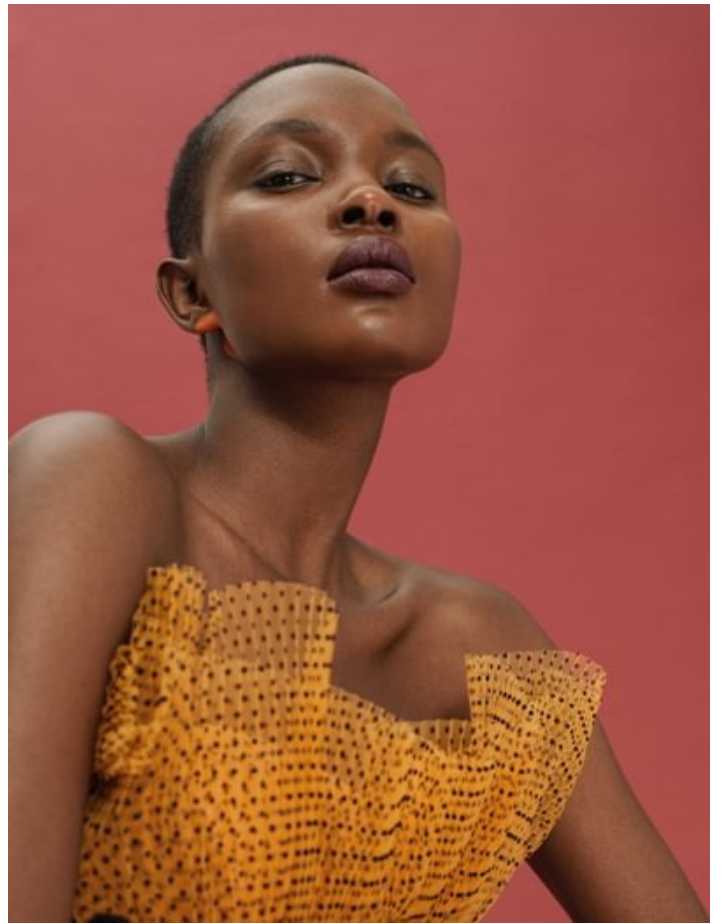

Aliane Uwimana

Height: 174
Hair: Brown

Dress: 34-36
Eyes: Brown

Bust: 81
international

Taille: 62

Hips: 89

Shoe: 39

Left page total look Greta Constantine
Right page Dress Dsquared2