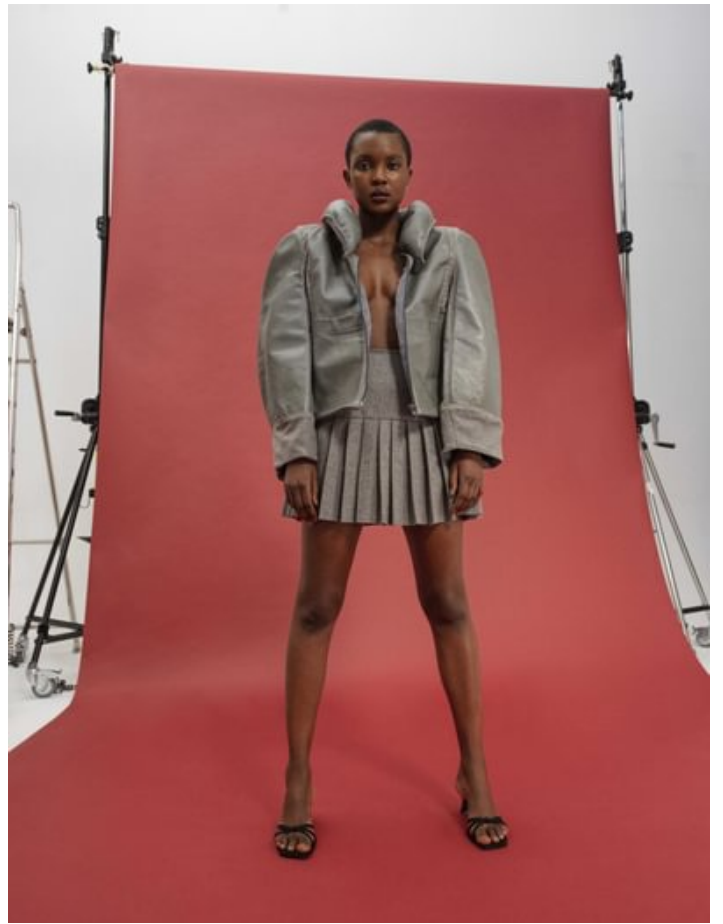

Aliane Uwimana

Height: 174
Hair: Brown

Dress: 34-36
Eyes: Brown

Bust: 81
international

Taille: 62

Hips: 89

Shoe: 39

Left page total look Greta Constantine
Right page Dress Dsquared2