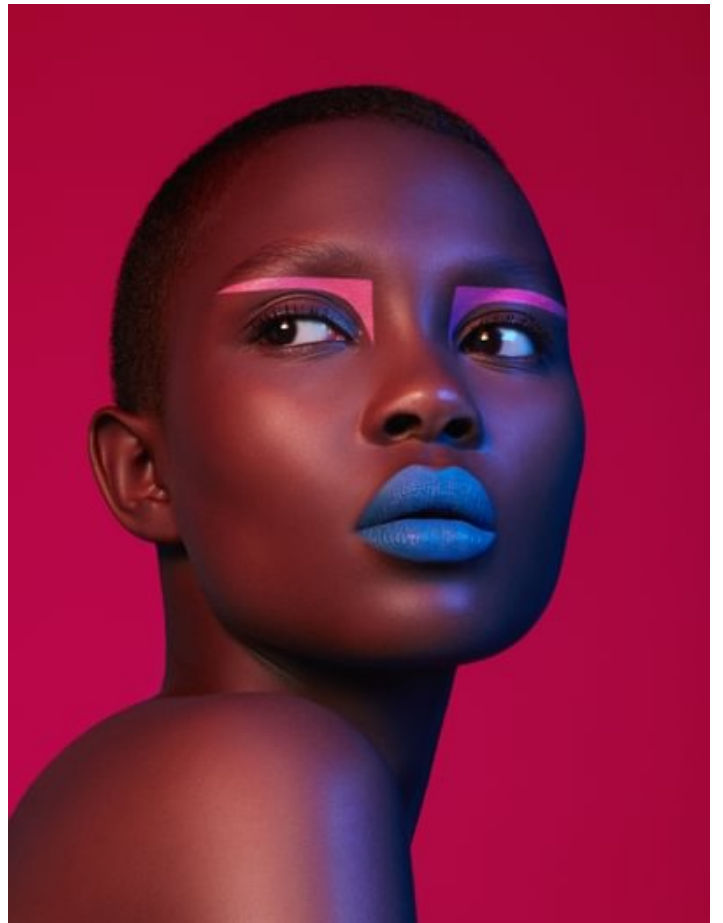

Aliane Uwimana

Height: 174
Hair: Brown

Dress: 34-36
Eyes: Brown

Bust: 81
international

Taille: 62

Hips: 89

Shoe: 39

Left page total look Greta Constantine
Right page Dress Dsquared2