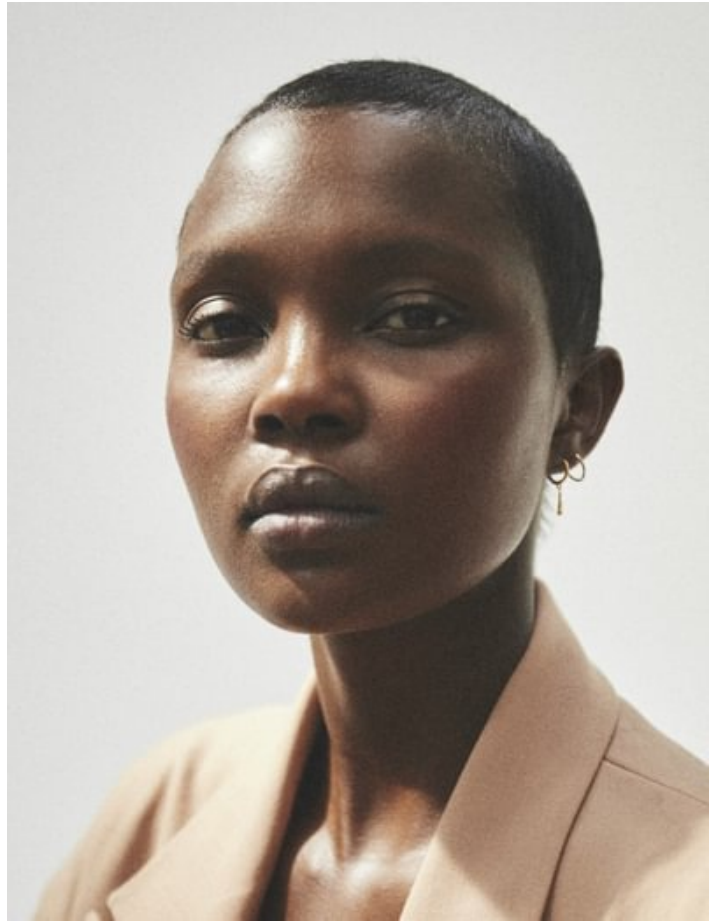

Aliane Uwimana

Height: 174
Hair: Brown

Dress: 34-36
Eyes: Brown

Bust: 81
international

Taille: 62

Hips: 89

Shoe: 39

Left page total look Greta Constantine
Right page Dress Dsquared2