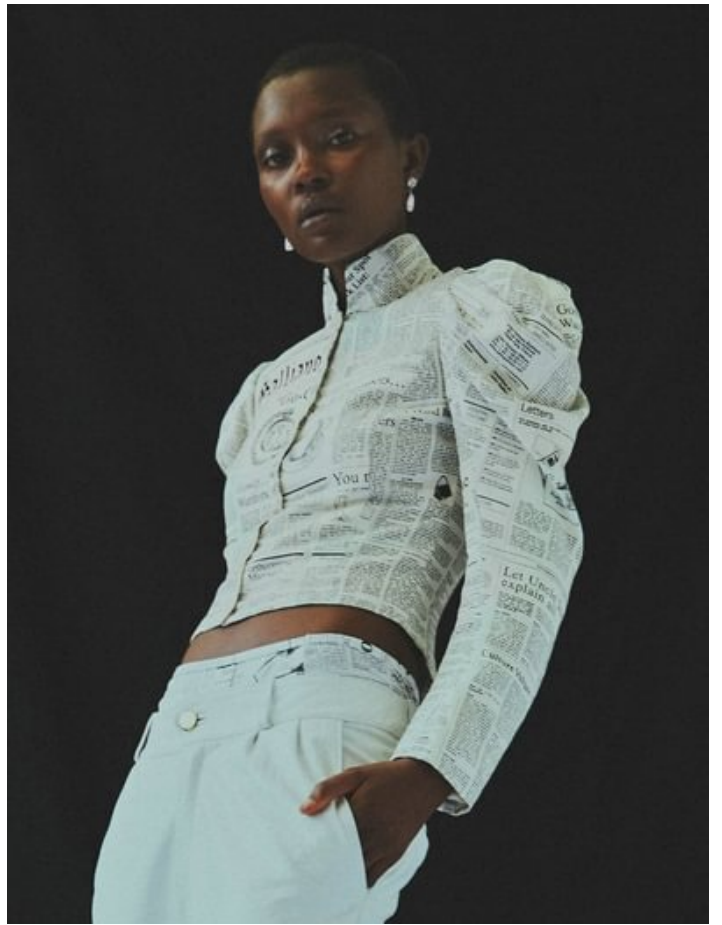

Aliane Uwimana

Height: 174
Hair: Brown

Dress: 34-36
Eyes: Brown

Bust: 81
international

Taille: 62

Hips: 89

Shoe: 39

Left page total look Greta Constantine
Right page Dress Dsquared2