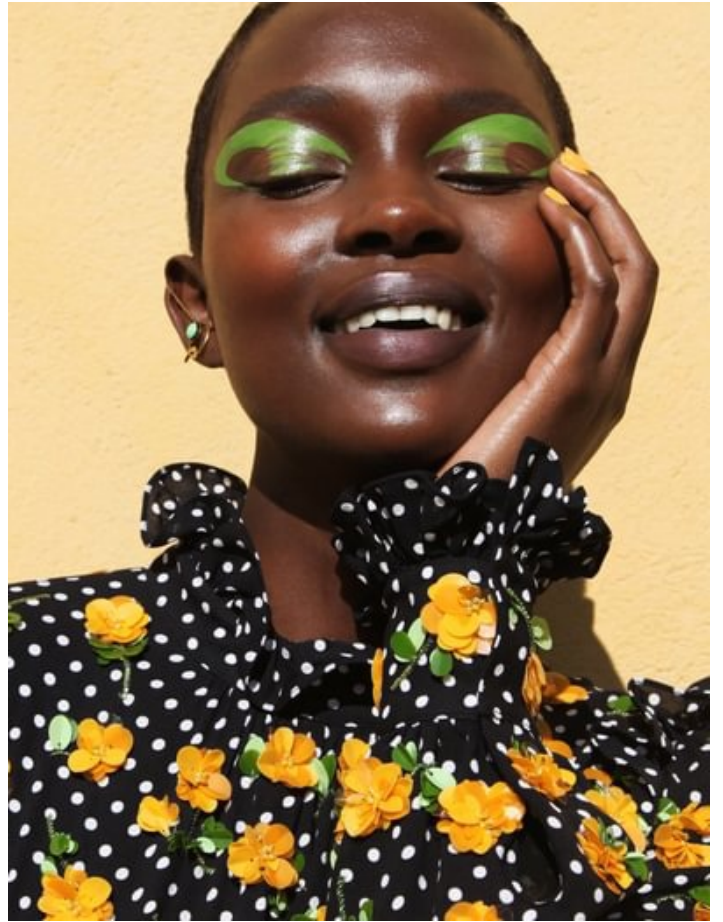

Aliane Uwimana

Height: 174
Hair: Brown

Dress: 34-36
Eyes: Brown

Bust: 81
international

Taille: 62

Hips: 89

Shoe: 39

Left page total look Greta Constantine
Right page Dress Dsquared2