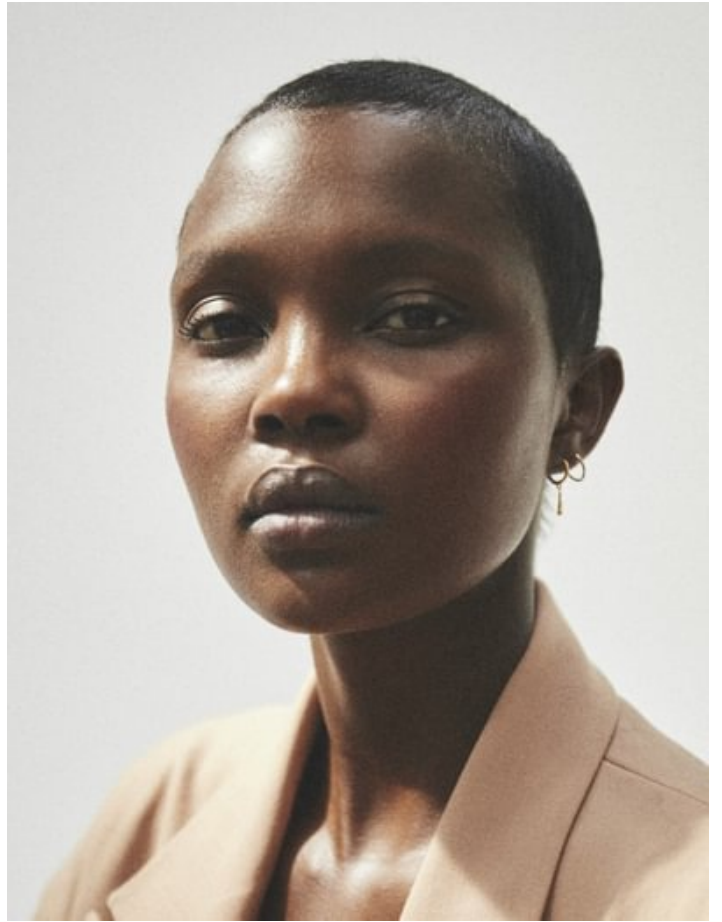

Aliane Uwimana

Height: 174
Hair: Brown

Dress: 34-36
Eyes: Brown

Bust: 81
international

Taille: 62

Hips: 89

Shoe: 39

Left page total look Greta Constantine
Right page Dress Dsquared2