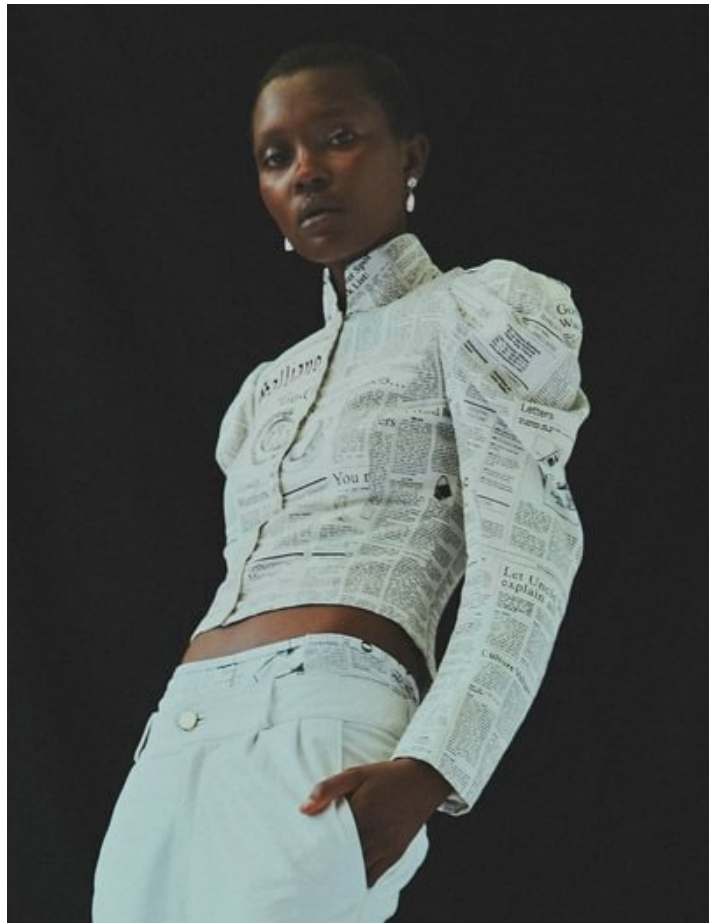

Aliane Uwimana

Height: 174
Hair: Brown

Dress: 34-36
Eyes: Brown

Bust: 81
international

Taille: 62

Hips: 89

Shoe: 39

Left page total look Greta Constantine
Right page Dress Dsquared2