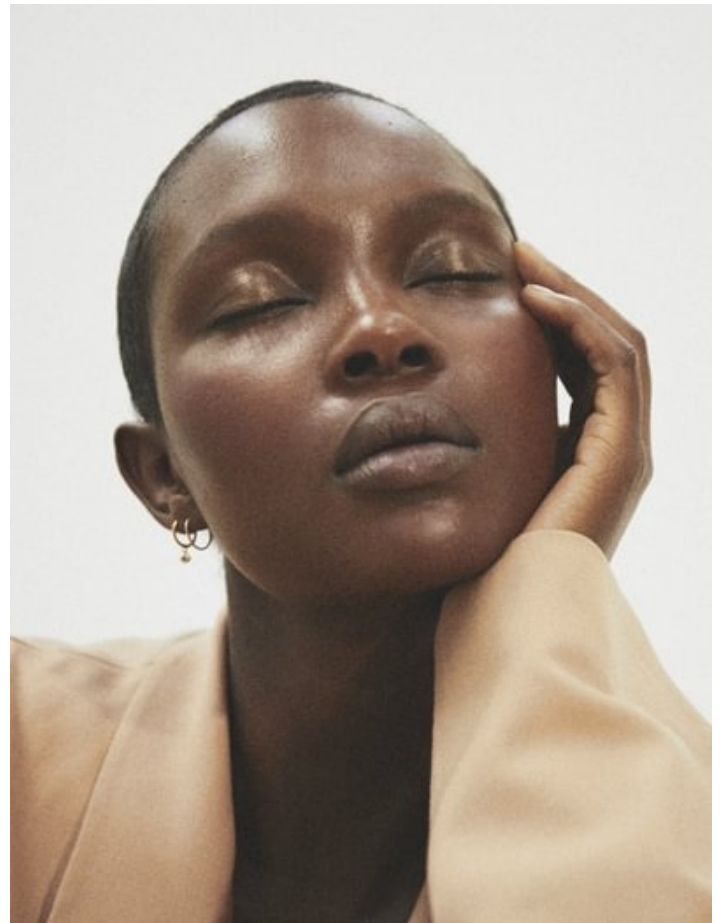

Aliane Uwimana

Height: 174
Hair: Brown

Dress: 34-36
Eyes: Brown

Bust: 81
international

Taille: 62

Hips: 89

Shoe: 39

Left page total look Greta Constantine
Right page Dress Dsquared2